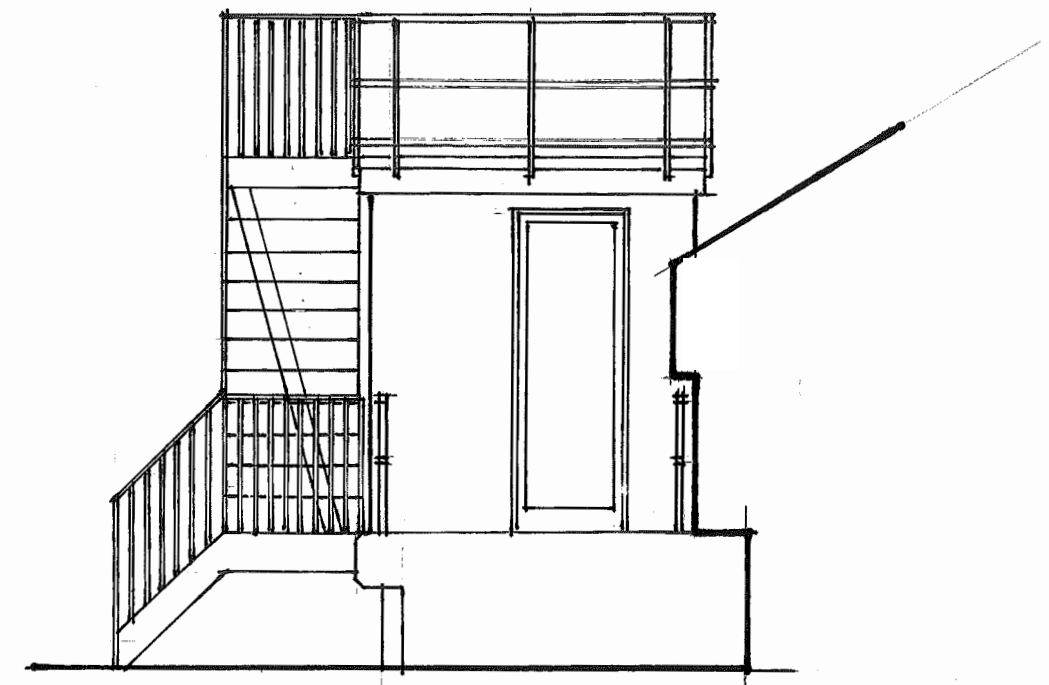

PROPOSED NORTH ELEVATION

PROPOSED WEST ELEVATION

PROPOSED FLOOR PLAN

PROPOSED EAST ELEVATION

**PROPOSED ALTERATIONS TO RYDE LIFEGUARD STATION,
THE ESPLANADE, RYDE, ISLE OF WIGHT, PO332NQ**

FOR RYDE TOWN COUNCIL, 10 LIND STREET, RYDE, ISLE OF WIGHT, PO332NQ

DRWG NO. ALG002/22

SCALE 1:50