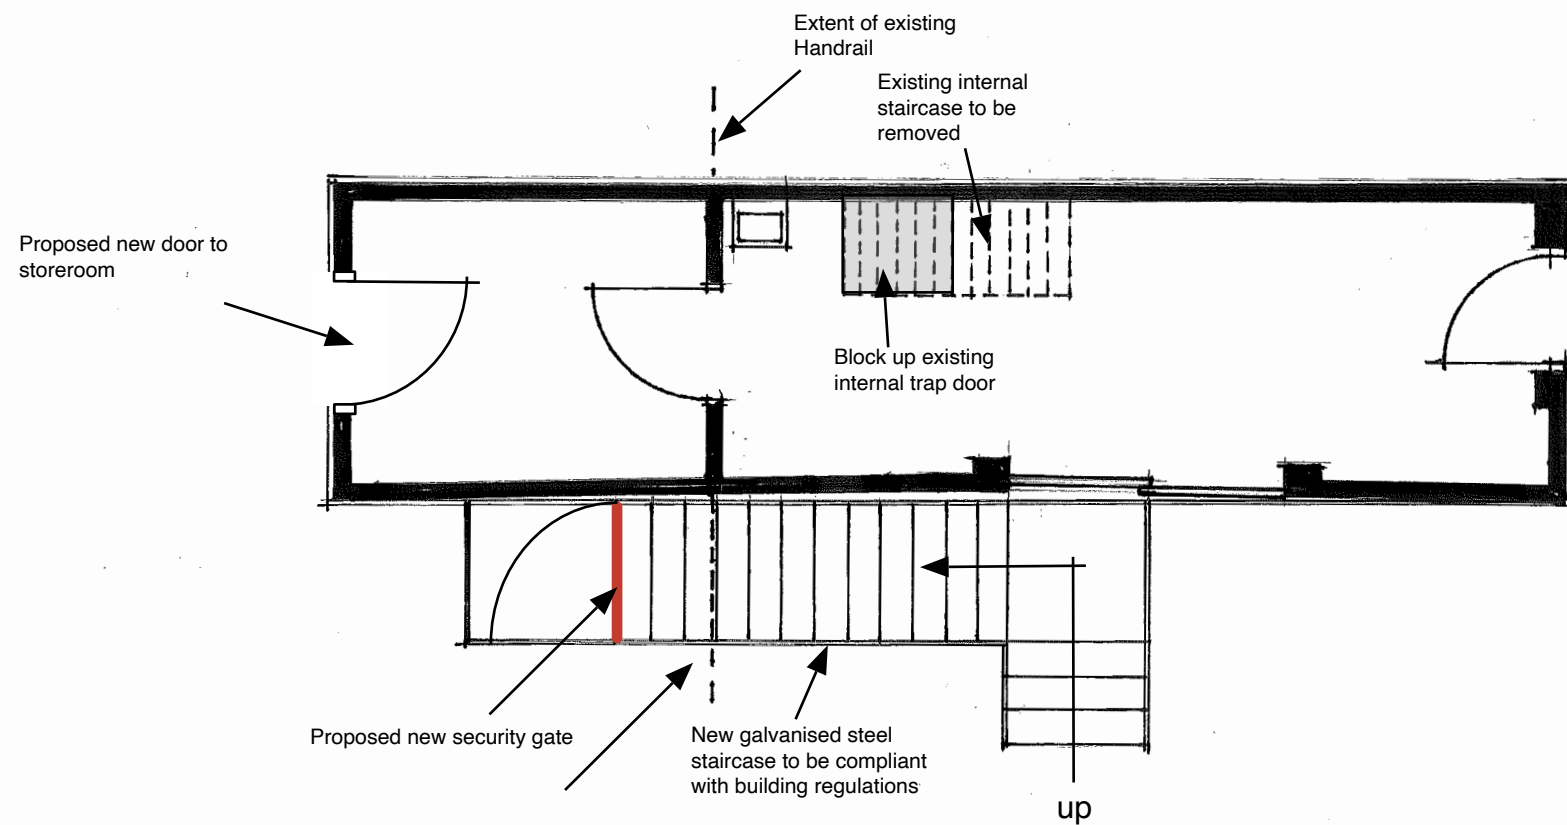

PROPOSED NORTH ELEVATION

PROPOSED WEST ELEVATION

PROPOSED FLOOR PLAN

PROPOSED EAST ELEVATION

**PROPOSED ALTERATIONS TO RYDE LIFEGUARD STATION,
THE ESPLANADE, RYDE, ISLE OF WIGHT, PO332NQ**

FOR RYDE TOWN COUNCIL, 10 LIND STREET, RYDE, ISLE OF WIGHT, PO332NQ

DRWG NO. ALG002/22

SCALE 1:50