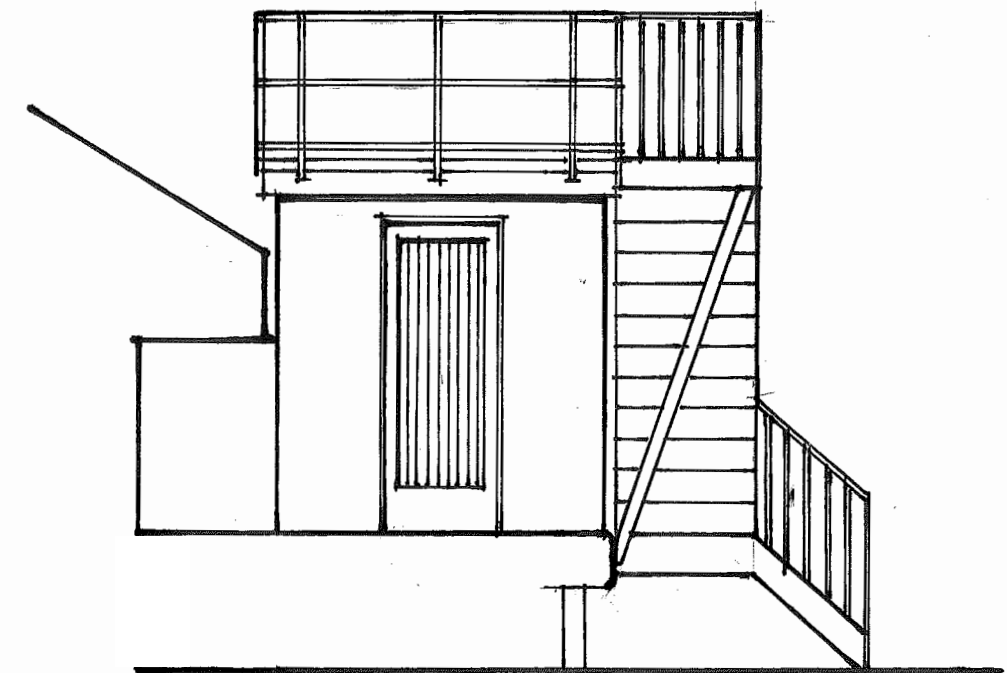

PROPOSED NORTH ELEVATION

PROPOSED WEST ELEVATION

PROPOSED FLOOR PLAN

PROPOSED EAST ELEVATION

**PROPOSED ALTERATIONS TO RYDE LIFEGUARD STATION,
THE ESPLANADE, RYDE, ISLE OF WIGHT, PO332NQ**

FOR RYDE TOWN COUNCIL, 10 LIND STREET, RYDE, ISLE OF WIGHT, PO332NQ

DRWG NO. ALG002/22

SCALE 1:50