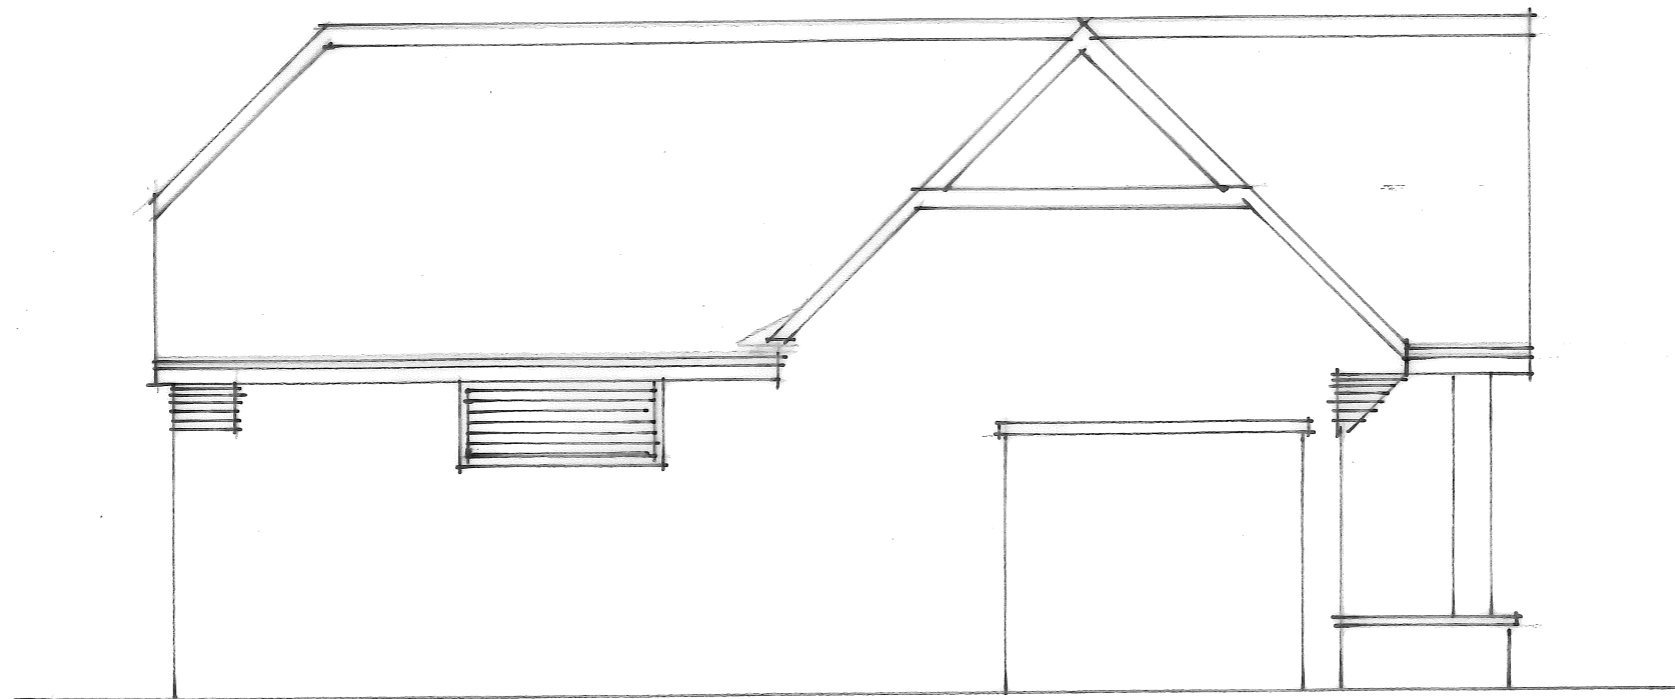

PROPOSED EAST ELEVATION

EXISTING EAST ELEVATION

APPLEY PUBLIC
CONVENIENCES
APPLEY PARK
RYDE, ISLE OF WIGHT

PROPOSED EXTENSION TO
THE NORTH ELEVATION

FOR:
RYDE TOWN COUNCIL
10 LIND STREET
RYDE, ISLE OF WIGHT
PO33 2NQ

DRAWG NO. APC 004/21
SCALE 1:50
DO NOT SCALE