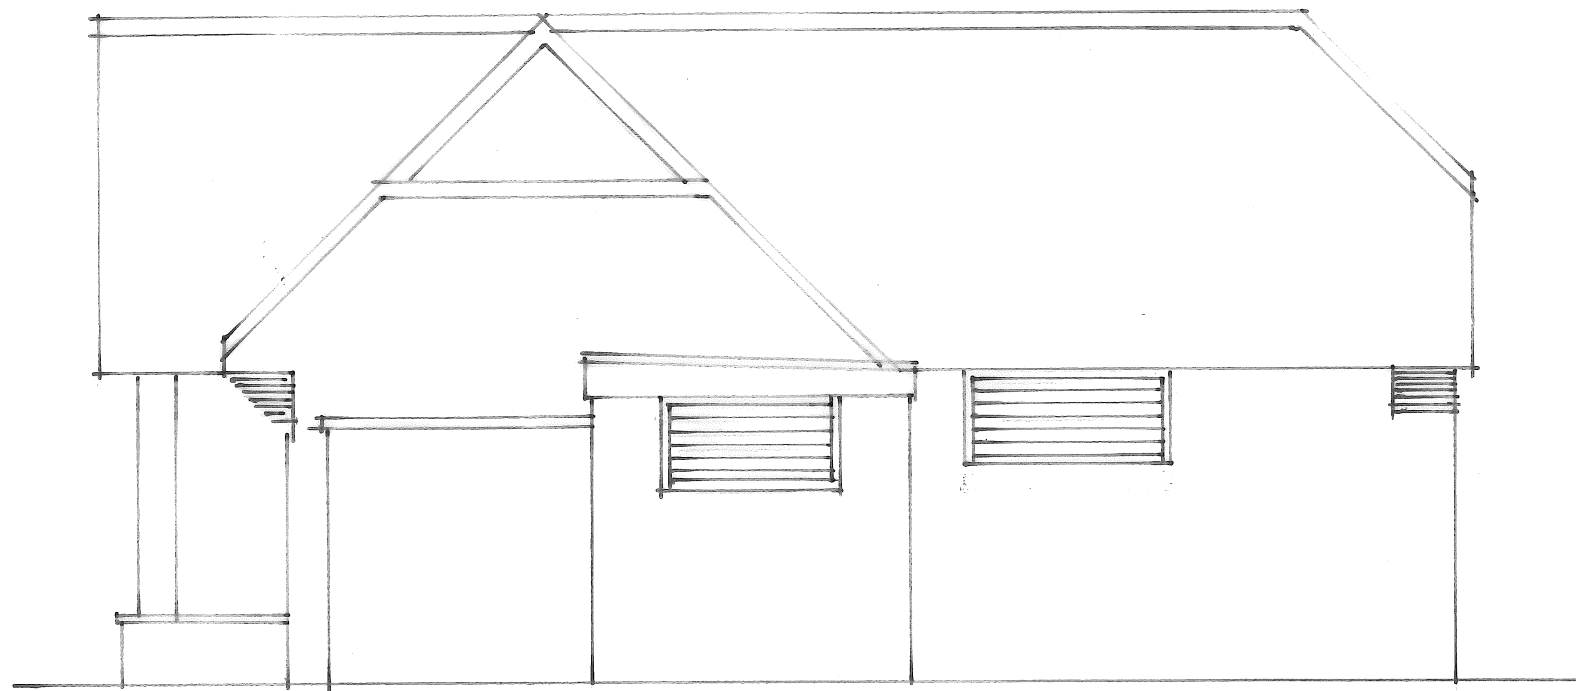

PROPOSED WEST ELEVATION

EXISTING WEST ELEVATION

**APPLEY PUBLIC
 CONVENIENCES**
APPLEY PARK
RYDE, ISLE OF WIGHT

 PROPOSED EXTENSION TO
 THE NORTH ELEVATION

 FOR
 RYDE TOWN COUNCIL
 10 LIND STREET
 RYDE, ISLE OF WIGHT
 PO33 2NP

 DRAWG NO. APC 002/21
 SCALE 1:50
 DO NOT SCALE