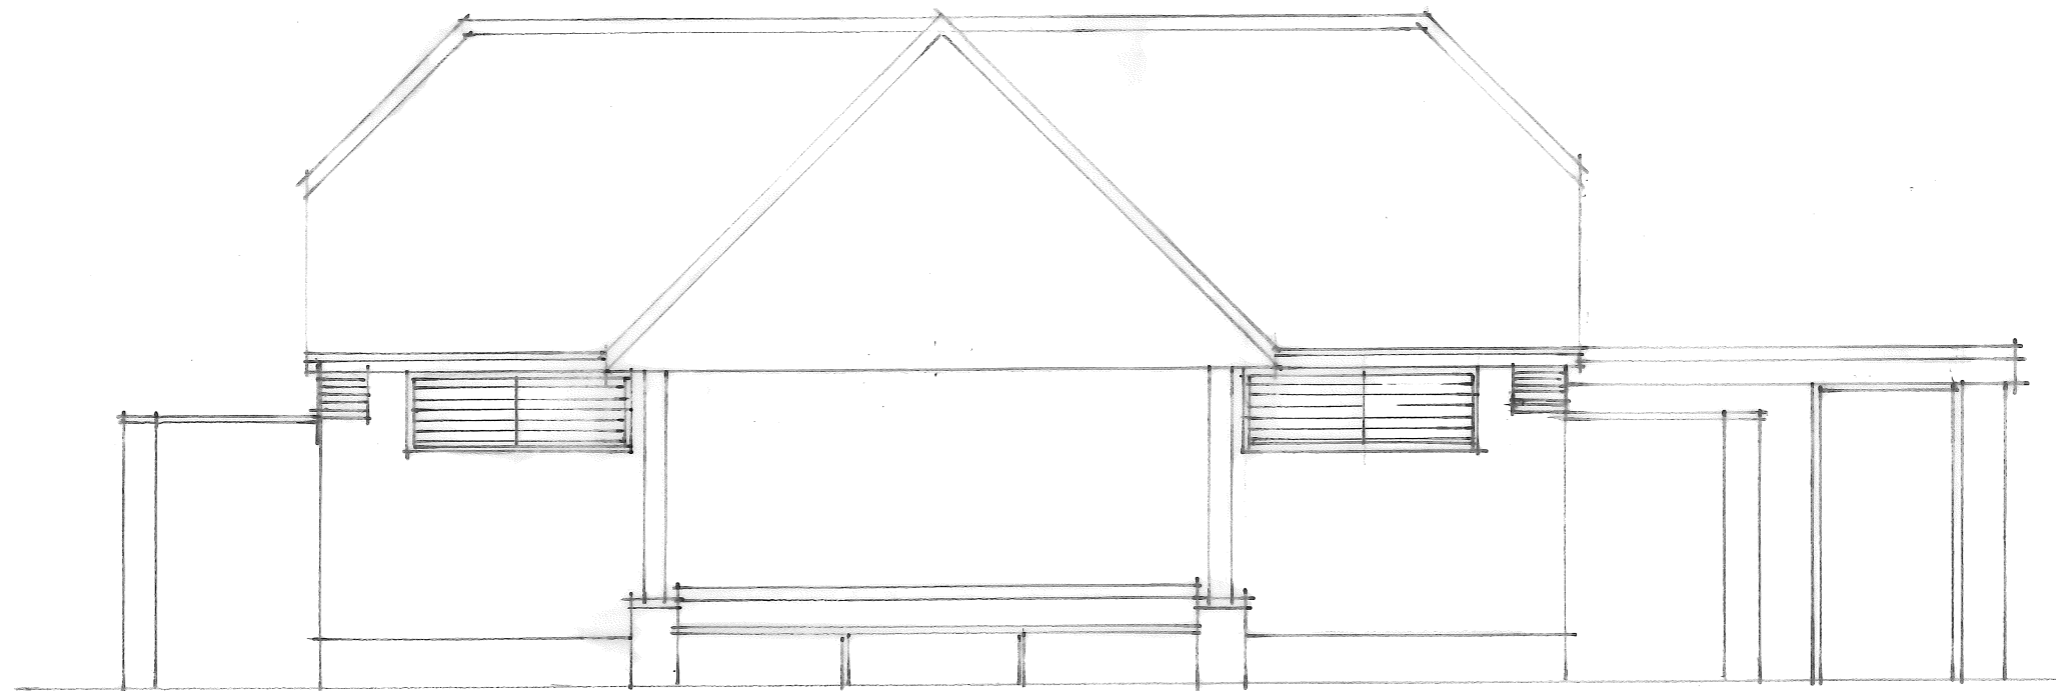

PROPOSED NORTH ELEVATION

EXISTING NORTH ELEVATION

APPLEY PUBLIC
CONVENIENCES
APPLEY PARK
RYDE ISLE OF WIGHT

PROPOSED EXTENSION
TO NORTH ELEVATION

FOR
RYDE TOWN COUNCIL
10 LIND STREET
RYDE, ISLE OF WIGHT
PO33 2ND

DRAWG No. APC 001/21
SCALE 1:50

DO NOT SCALE